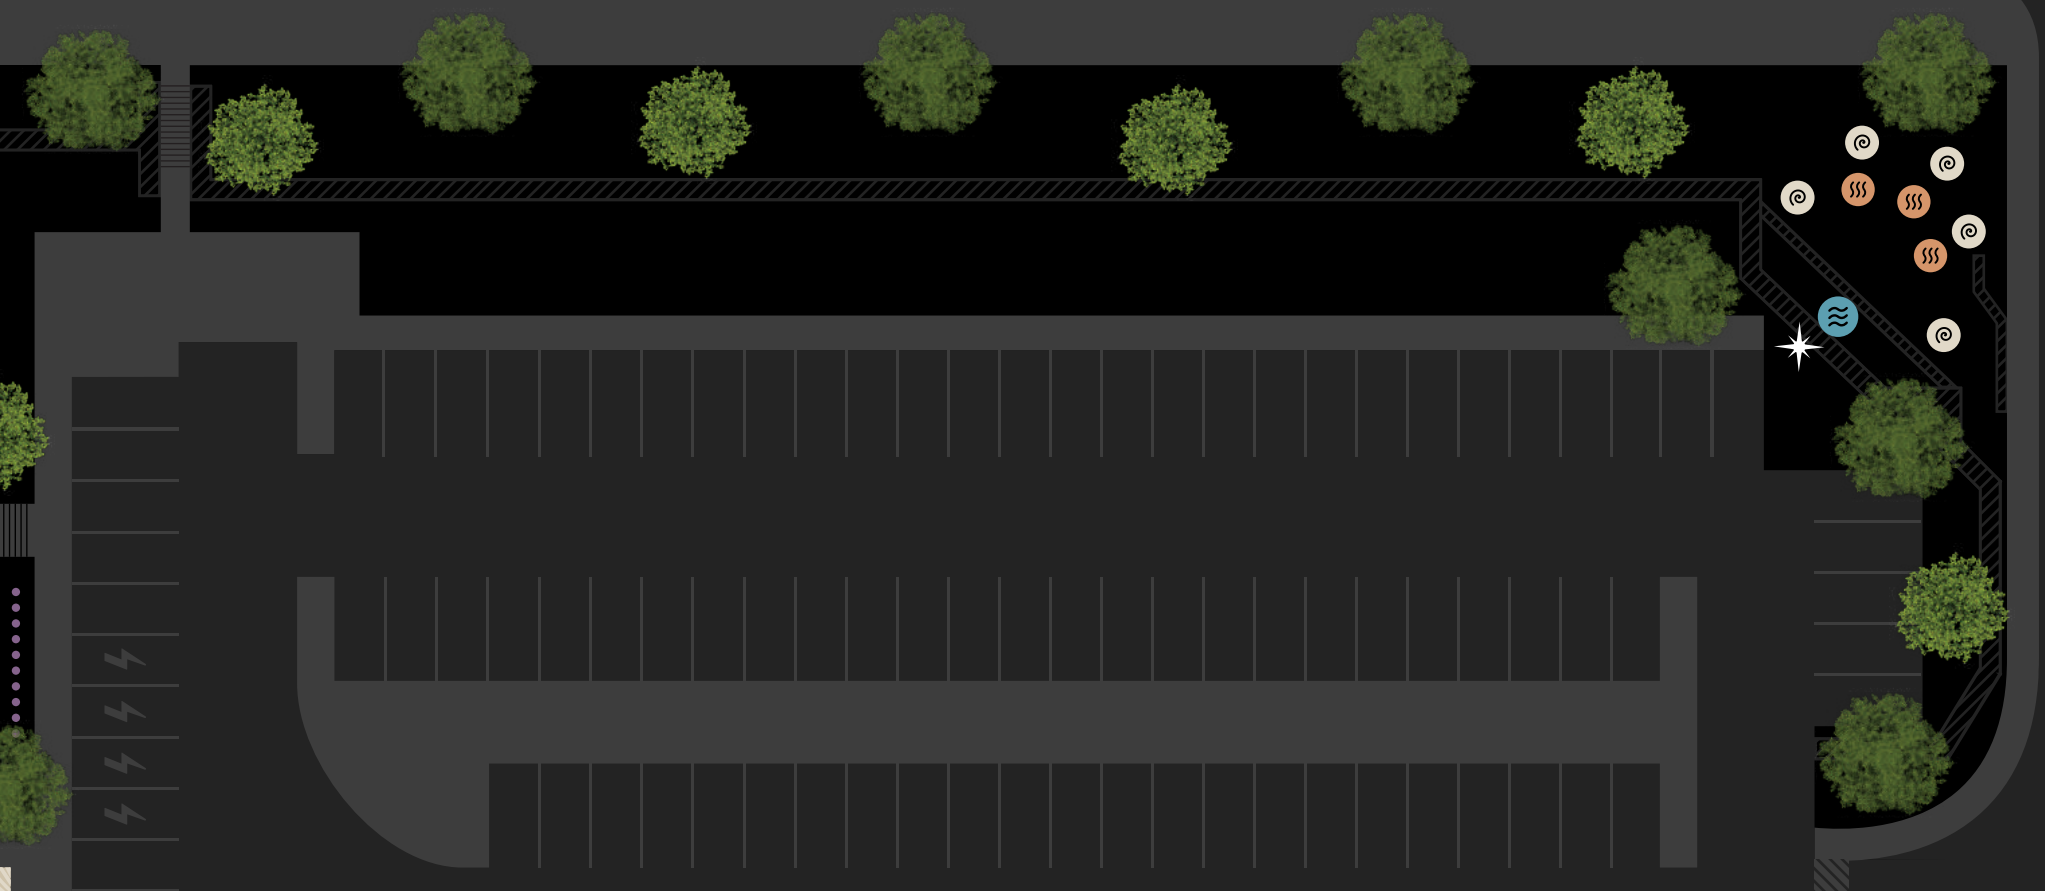

Kneeshaw Drive

Mapleview Drive East

NOVA
6 Floors + 94 Units

LUNA
6 Floors + 96 Units

SOL
6 Floors + 156 Units

LIVE IN YOUR **ELEMENT**

-  Waterfall At Entrance
-  Ron Baird Kinetic Art Sculptures That Move In The Wind
-  Fire Pit Amenity Area
-  Bike Racks
-  Ron Baird Art Sculptures
-  Ron Baird Feature Art On Walls With Intertwining Live Vines
-  Playground And Tot Lot Train
-  Outdoor Fitness Station
-  Benches And Seating Area
-  EV Charging Parking Space
-  Running And Walking Path
-  Fence