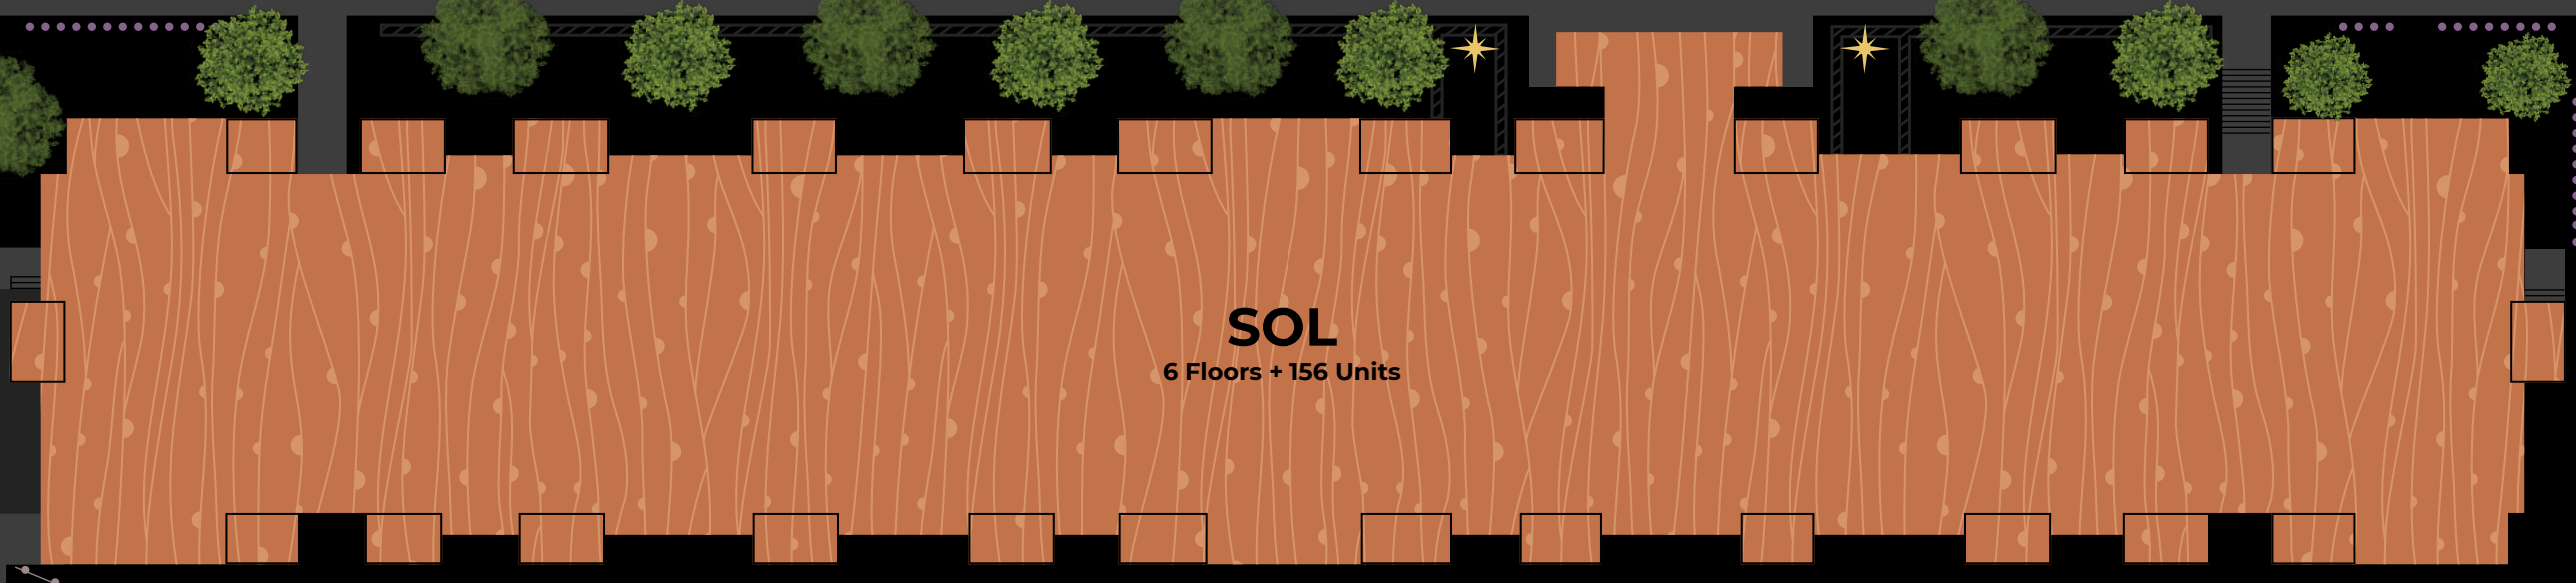

Kneeshaw Drive

Mapleview Drive East

NOVA
6 Floors + 94 Units

LUNA
6 Floors + 96 Units

SOL
6 Floors + 156 Units

LIVE IN YOUR **ELEMENT**

-  Waterfall At Entrance
-  Ron Baird Kinetic Art Sculptures That Move In The Wind
-  Fire Pit Amenity Area
-  Bike Racks
-  Ron Baird Art Sculptures
-  Ron Baird Feature Art On Walls With Intertwining Live Vines
-  Playground And Tot Lot Train
-  Outdoor Fitness Station
-  Benches And Seating Area
-  EV Charging Parking Space
-  Running And Walking Path
-  Fence